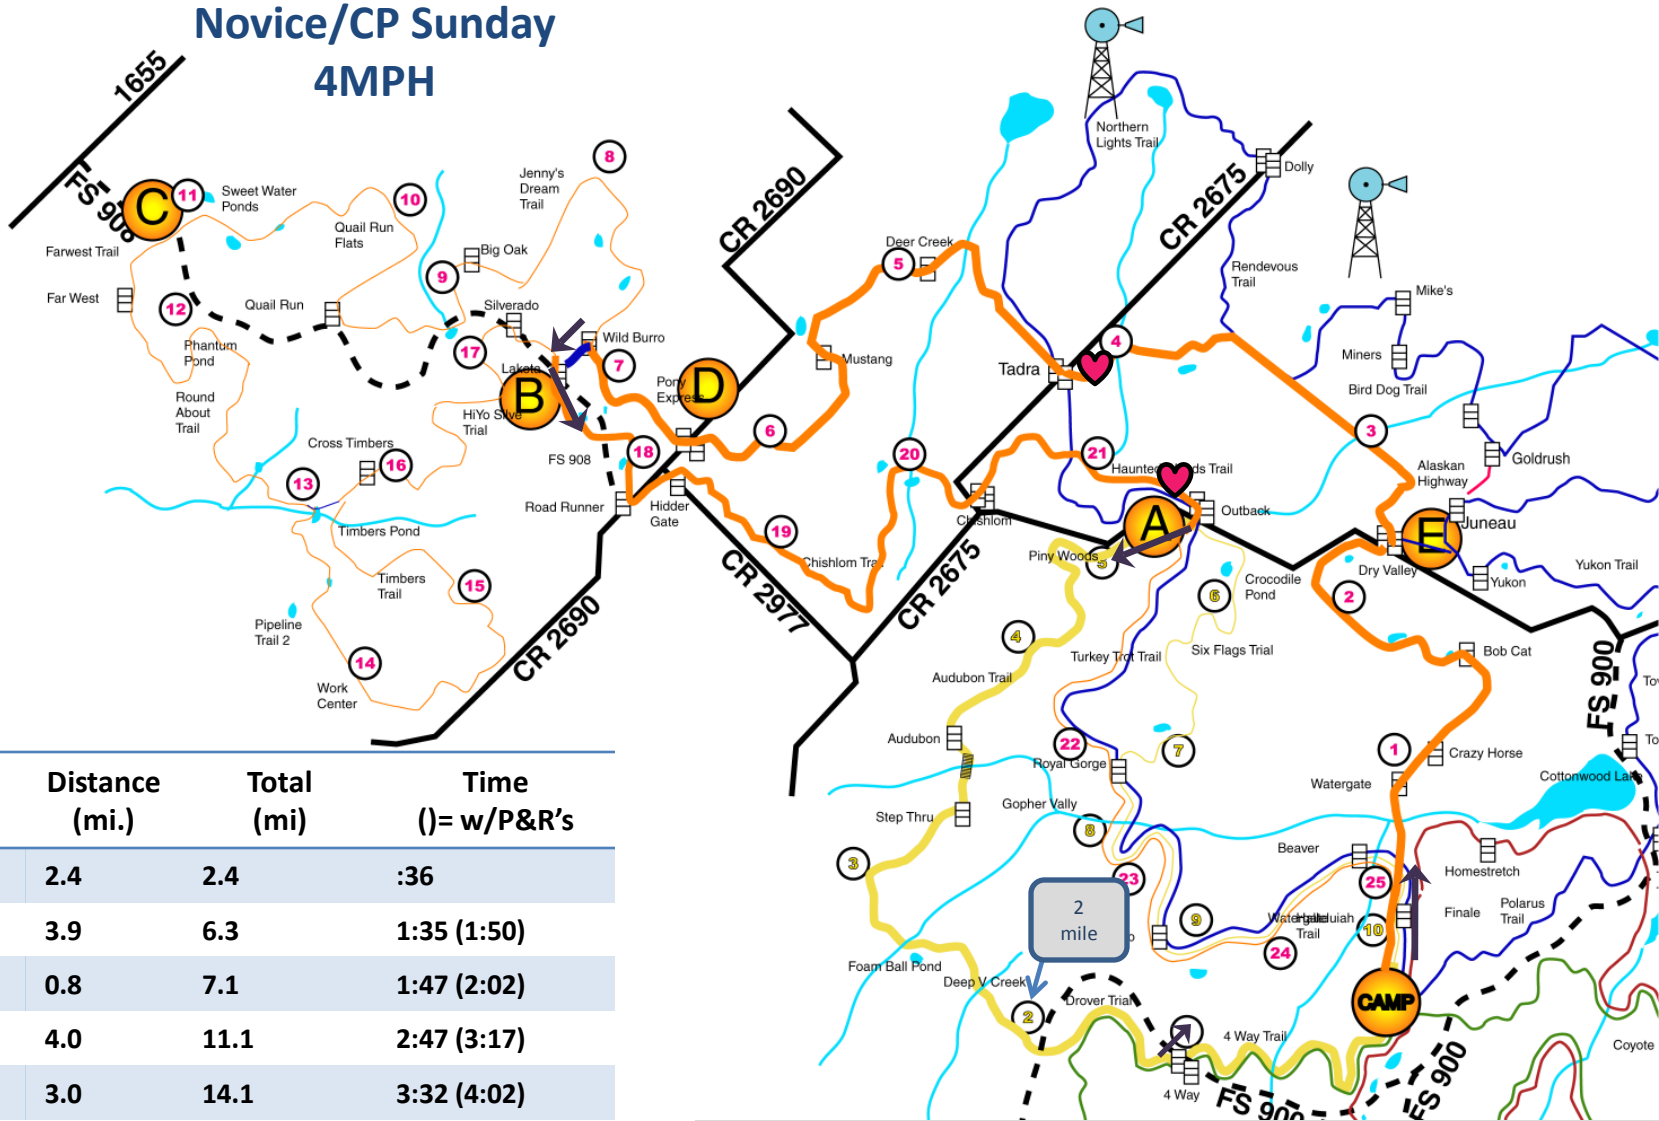

Novice/CP Sunday 4MPH

Location	Distance (mi.)	Total (mi)	Time (= w/P&R's)
CAMP - E	2.4	2.4	:36
E - D	3.9	6.3	1:35 (1:50)
D - B	0.8	7.1	1:47 (2:02)
B - A	4.0	11.1	2:47 (3:17)
A - 2mile	3.0	14.1	3:32 (4:02)
2 mi - CAMP	2.0	16.1	4:02 (4:32)

Ride time= 4:02 + 2P&R's = 4:32 Mid Time

Min Time=4:17

Max Time=4:47

Orange Forward , Take Pink Shortcut between Wild Burro and Lakota Gate, left on Orange Then Right on Yellow at Outback gate. Stay on Yellow all the way to CAMP