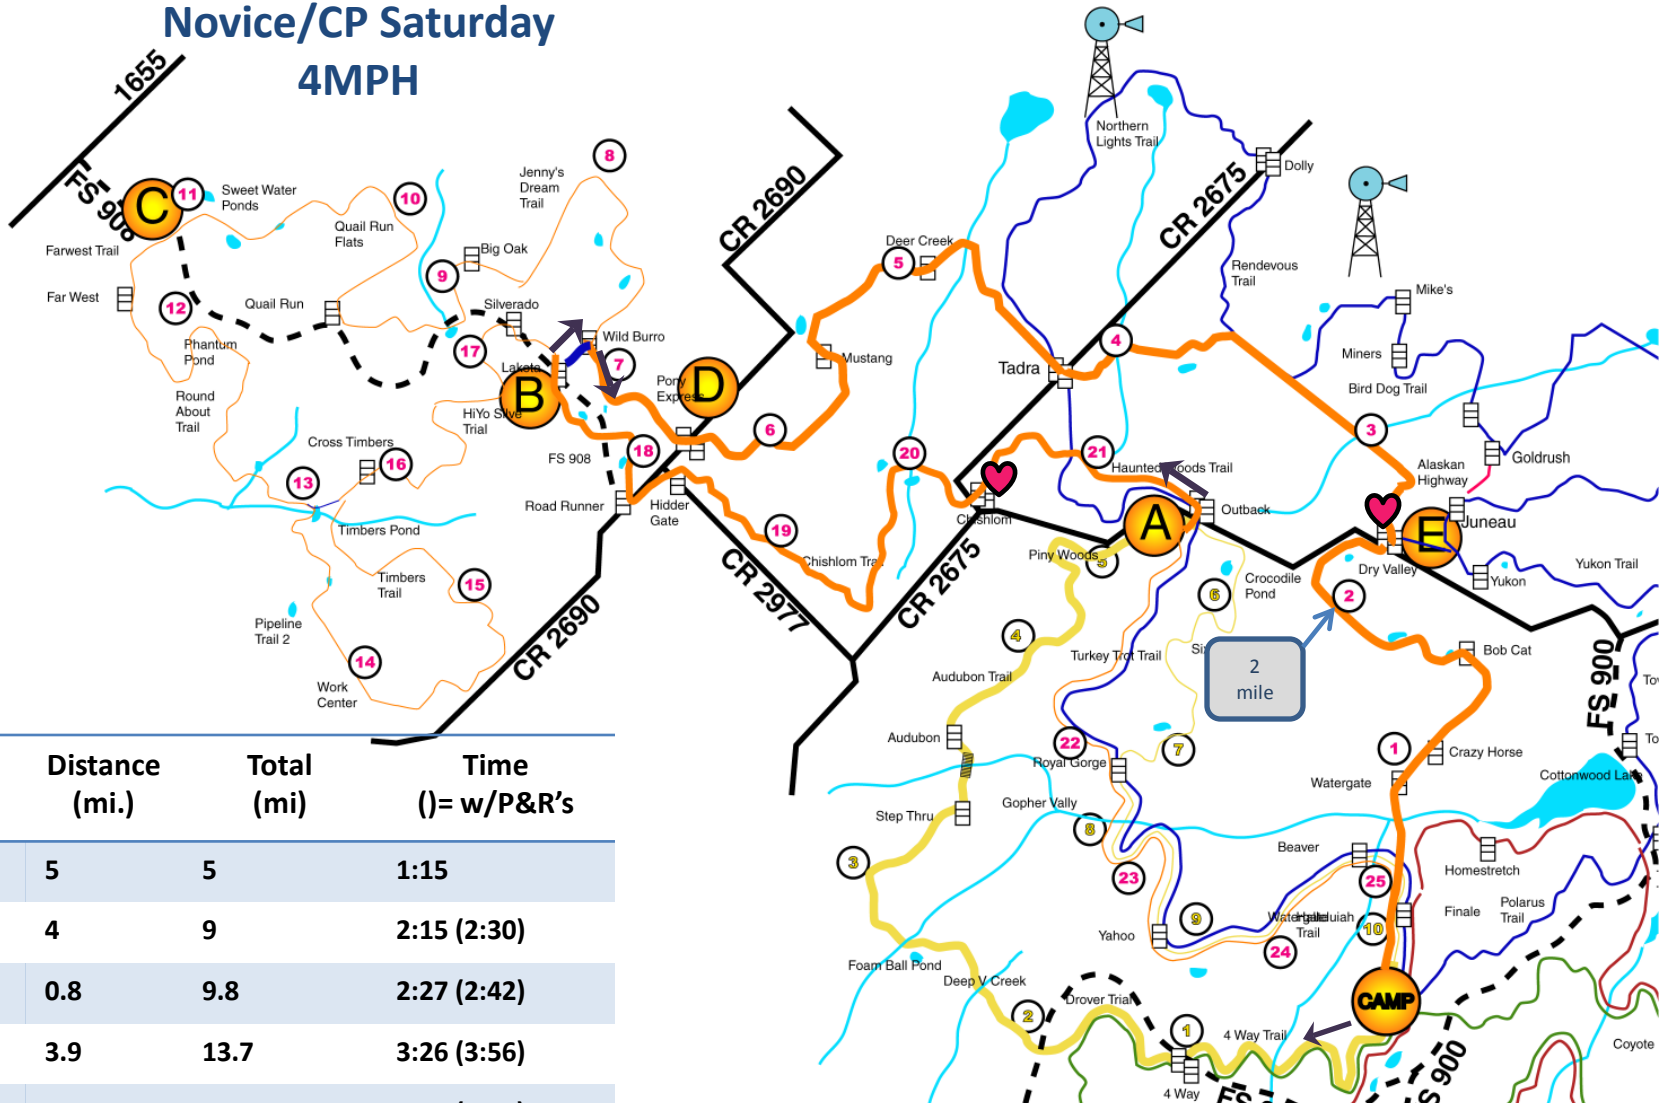

# Novice/CP Saturday 4MPH

Location	Distance (mi.)	Total (mi)	Time (= w/P&R's)
CAMP - A	5	5	1:15
A-B	4	9	2:15 (2:30)
B-D	0.8	9.8	2:27 (2:42)
D-E	3.9	13.7	3:26 (3:56)
E - 2mi	.4	14.1	3:32 (4:16)
E-CAMP	2.4	16.1	4:02 (4:32)

Ride time= 4:02 + 2P&R's = 4:32 Mid Time

Min Time=4:17

Max Time=4:47

**Yellow Forward , Left on Orange at Outback gate. Take Pink Shortcut between Lakota and Wild Burro gate. Right on Orange, all the way to CAMP**